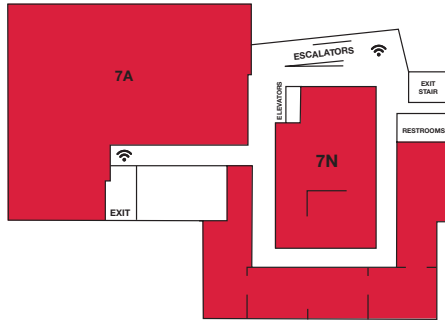

7A,N

SEVENTH FLOOR

Monarch Specialties